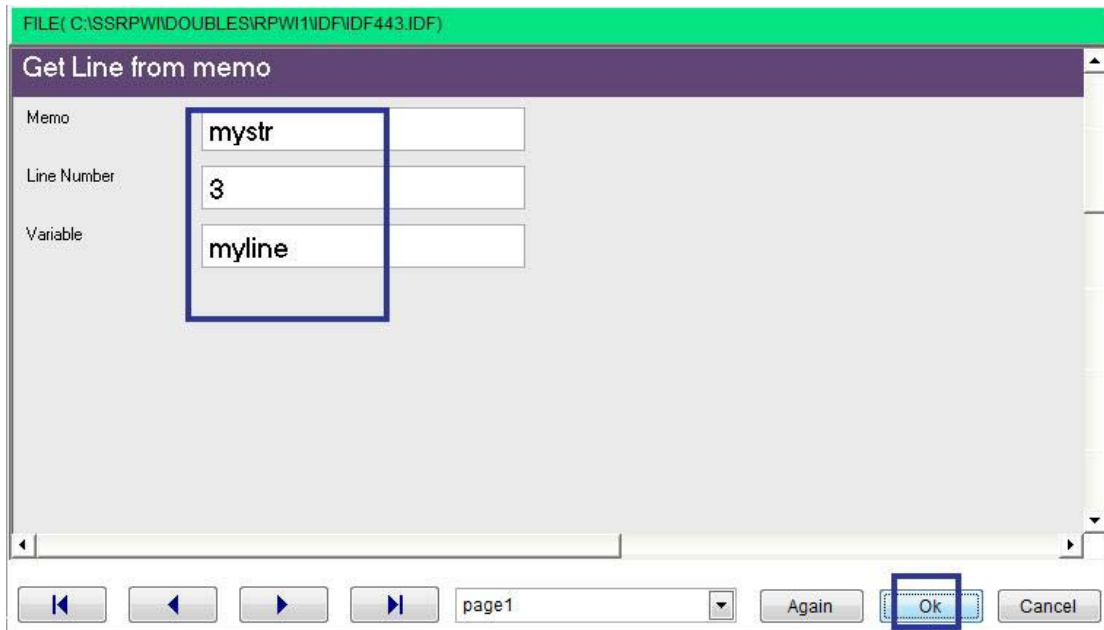

Domain (Memo) – Component (Get line from memo)

Interaction Page